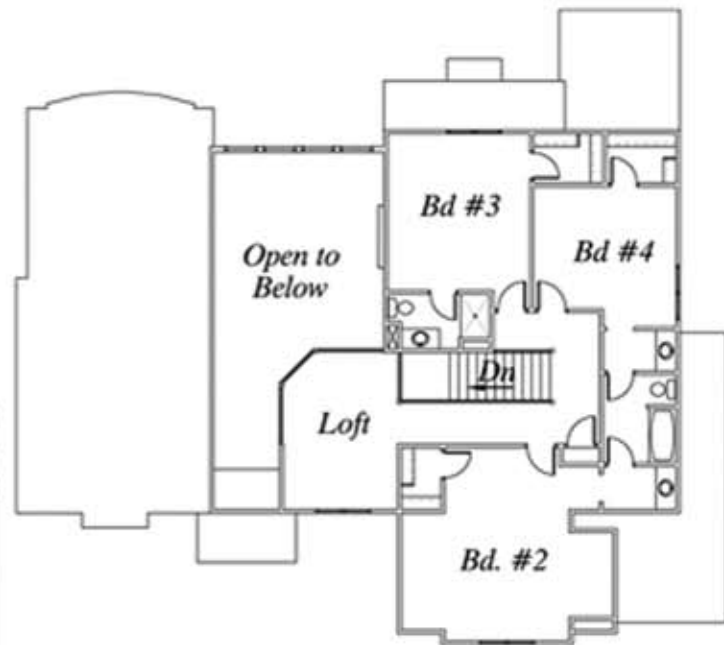

Base Price \$304,900 + lot price

The La Casa

1st Floor Plan

Lower Level

Alternate 1st Floor Plan

Base Price \$342,900 + lot price

The Sorano

1st Floor Plan

2nd Floor Plan

816-695-SOLD | EllermanTeamNewHomes.com