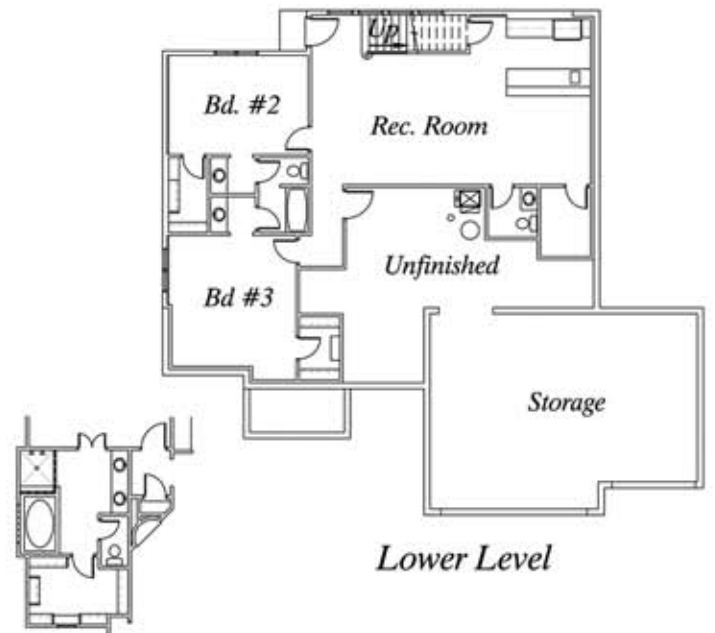

Base Price \$304,900 + lot price

The La Casa

1st Floor Plan

Lower Level

Alternate 1st Floor Plan

Base Price \$342,900 + lot price

The Sorano

1st Floor Plan

2nd Floor Plan

816-695-SOLD | EllermanTeamNewHomes.com