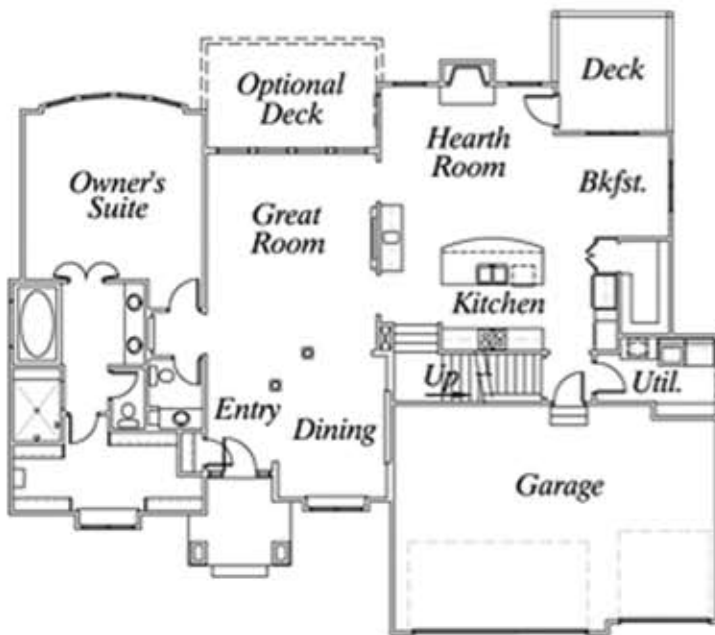

Base Price \$304,900 + lot price

The La Casa

1st Floor Plan

Lower Level

Alternate 1st Floor Plan

Base Price \$342,900 + lot price

The Sorano

1st Floor Plan

2nd Floor Plan

816-695-SOLD | EllermanTeamNewHomes.com